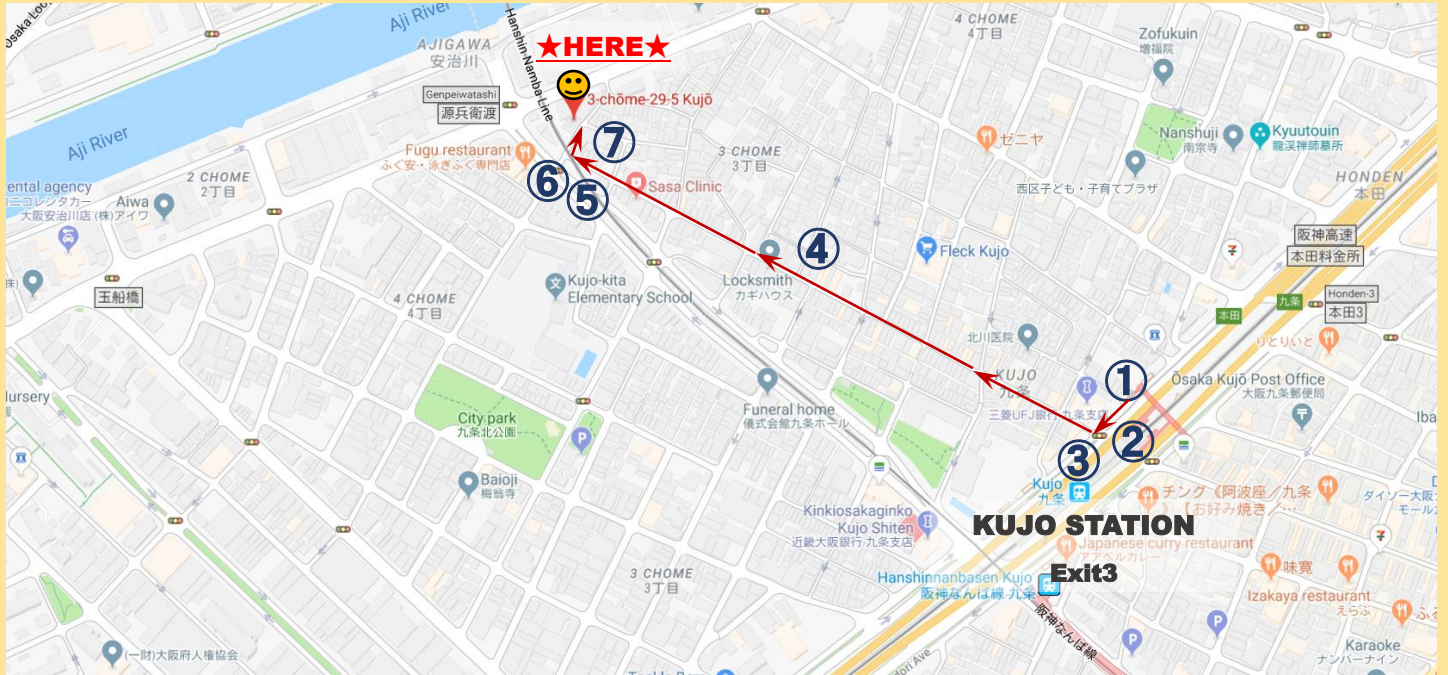

Location & Direction

English Address

29-5, 3 Cho-me, Kujo, Nishi-ku, Osaka city, Osaka Postal code: 550-0027

★8 min walk from Kujo Station (Subway/Hanshin Line)

Japanese Address

〒550-0027 大阪市西区九条3丁目29-5

★大阪メトロ中央線/阪神なんば線 九条駅より徒歩8分